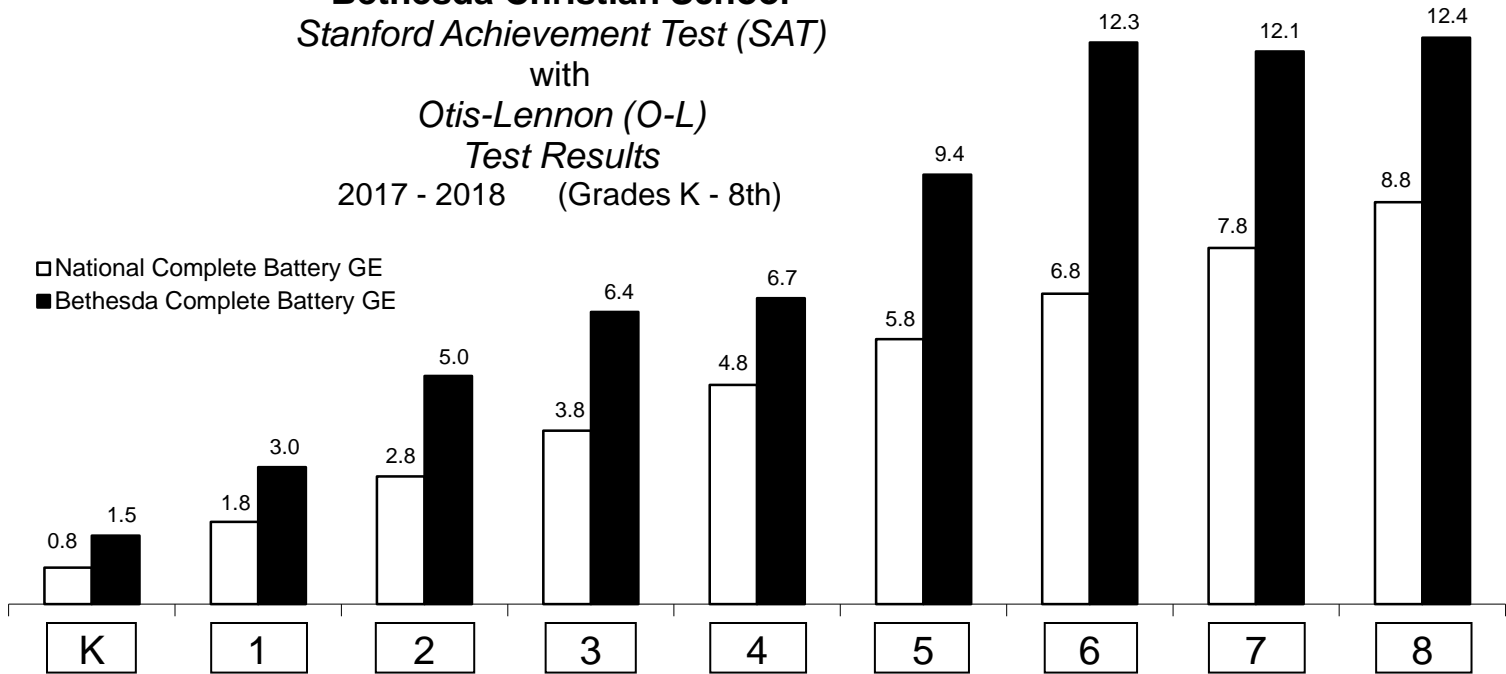

Bethesda Christian School
Stanford Achievement Test (SAT)
with
Otis-Lennon (O-L)
Test Results
2017 - 2018 (Grades K - 8th)

Grade Equivalent (GE)

□ National Complete Battery GE
■ Bethesda Complete Battery GE

Grade Level

BCS (SAT) Complete Battery PR-S	77-7	80-7	78-7	79-7	76-6	85-7	82-7	84-7	77-7
BCS Mean (O-L) School Ability Index	N/A	116	119	120	120	119	118	123	121
National Grade PR-S	N/A	82-7	87-7	87-7	88-7	85-7	83-7	91-8	87-7