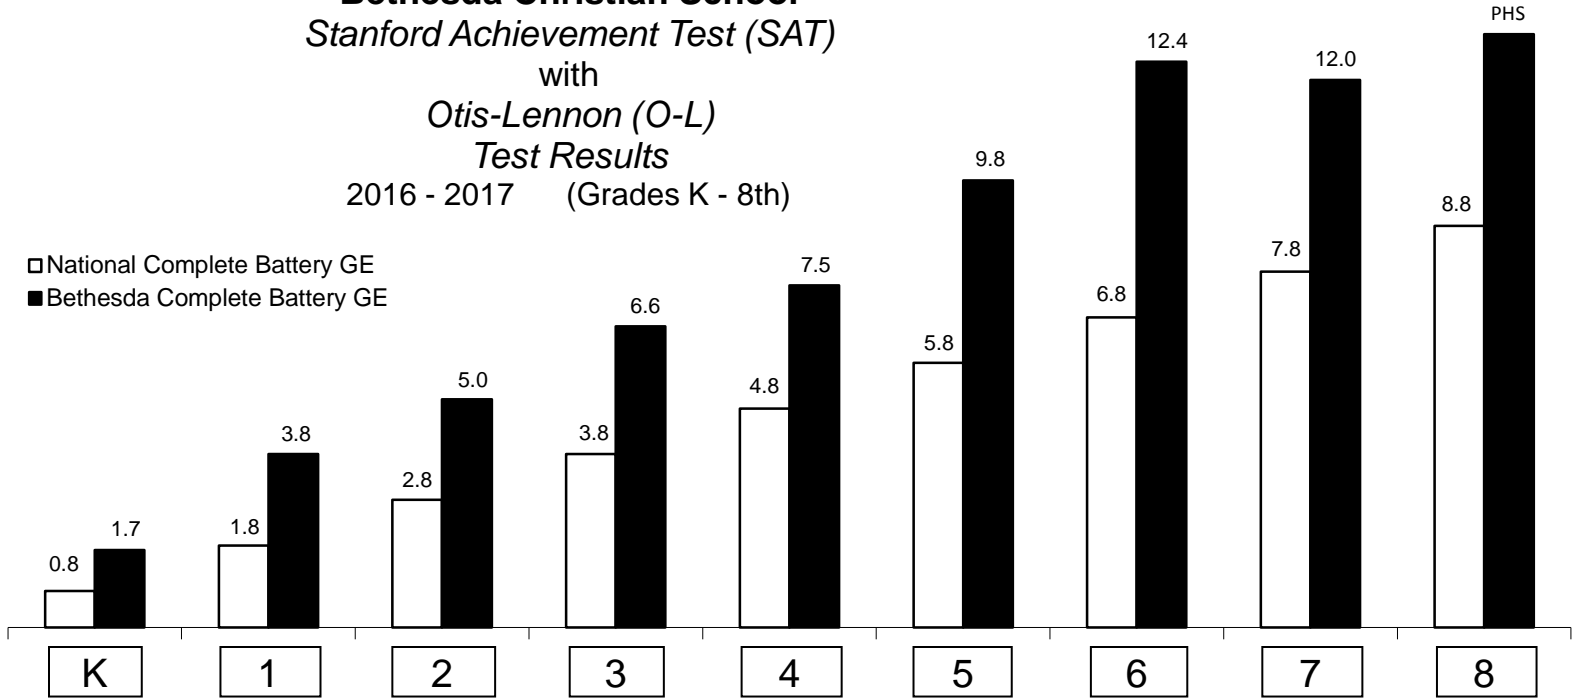

Bethesda Christian School
Stanford Achievement Test (SAT)
with
Otis-Lennon (O-L)
Test Results
2016 - 2017 (Grades K - 8th)

Grade Equivalent (GE)

□ National Complete Battery GE
■ Bethesda Complete Battery GE

Grade Level

BCS (SAT) Complete Battery PR-S

79-7

86-7

76-6

77-7

81-7

84-7

83-7

80-7

85-7

BCS Mean (O-L) School Ability Index

N/A

121

115

117

116

120

118

121

124

National Grade PR-S

N/A

90-8

82-7

85-7

83-7

89-8

87-7

90-8

92-8