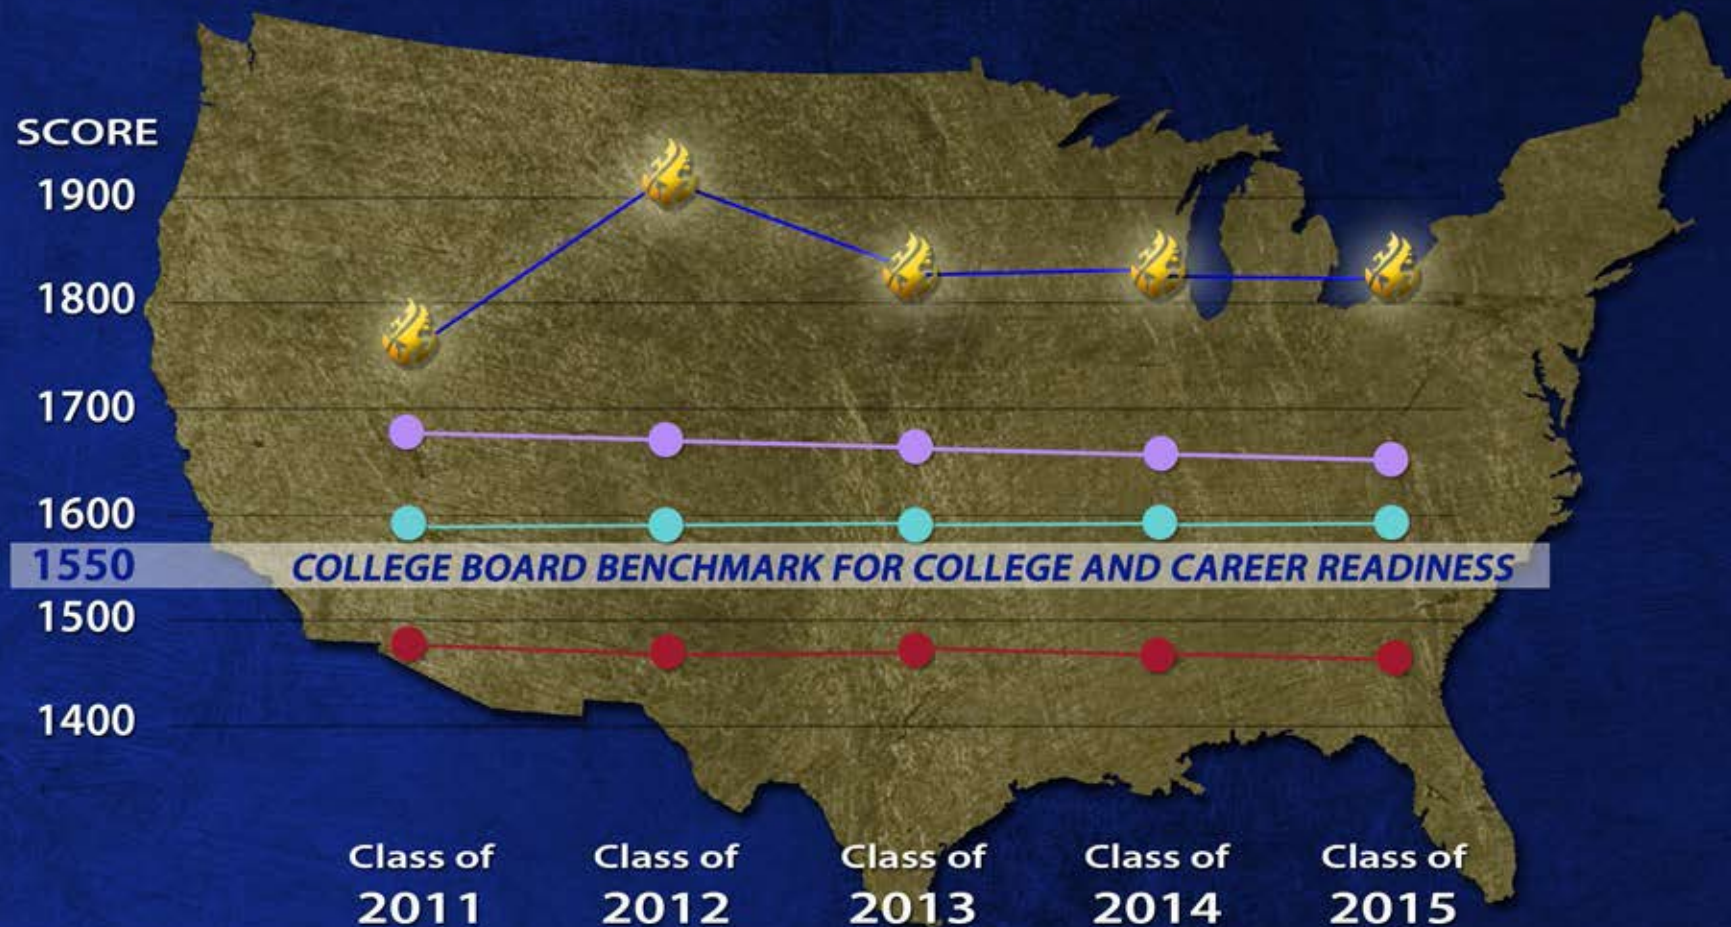

College Board SAT Composite Scores: BCS and National Average Comparison

 Bethesda	1746	1914	1827	1832	1823
 Independent Private	1670	1667	1662	1657	1649
 Religious Private	1592	1594	1595	1597	1596
 Public	1483	1477	1474	1471	1462

Data for college-bound seniors in public, religious-affiliated private, and independent private schools was compiled from "Table 6: Type of High School" in College Board's Total Group Profile Report for each of the years shown.